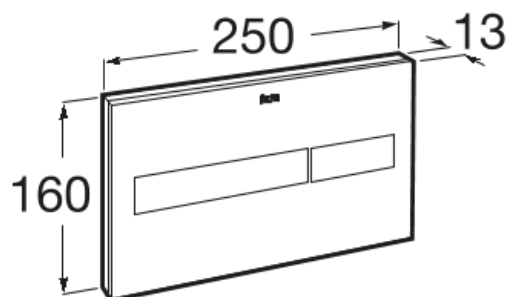

DUPLO ONE

PL7 (DUPLO ONE) - Dual flush operating plate for concealed cistern (Glass finish)

DIMENSIONS

Length 250 mm
Height 160 mm

COLOURS AND FINISHES

9 White with glass

PRICE (VAT INCLUDED)

£105.66

TECHNICAL DRAWINGS

FEATURES

Number of buttons: 2

BOUGHT TOGETHER FREQUENTLY

Duplo ONE installation system with cistern and frame for Roca In-Wash Smart Toilets (AG)

890078020

Duplo ONE free-standing installation system with cistern and frame for solid floor (AG)